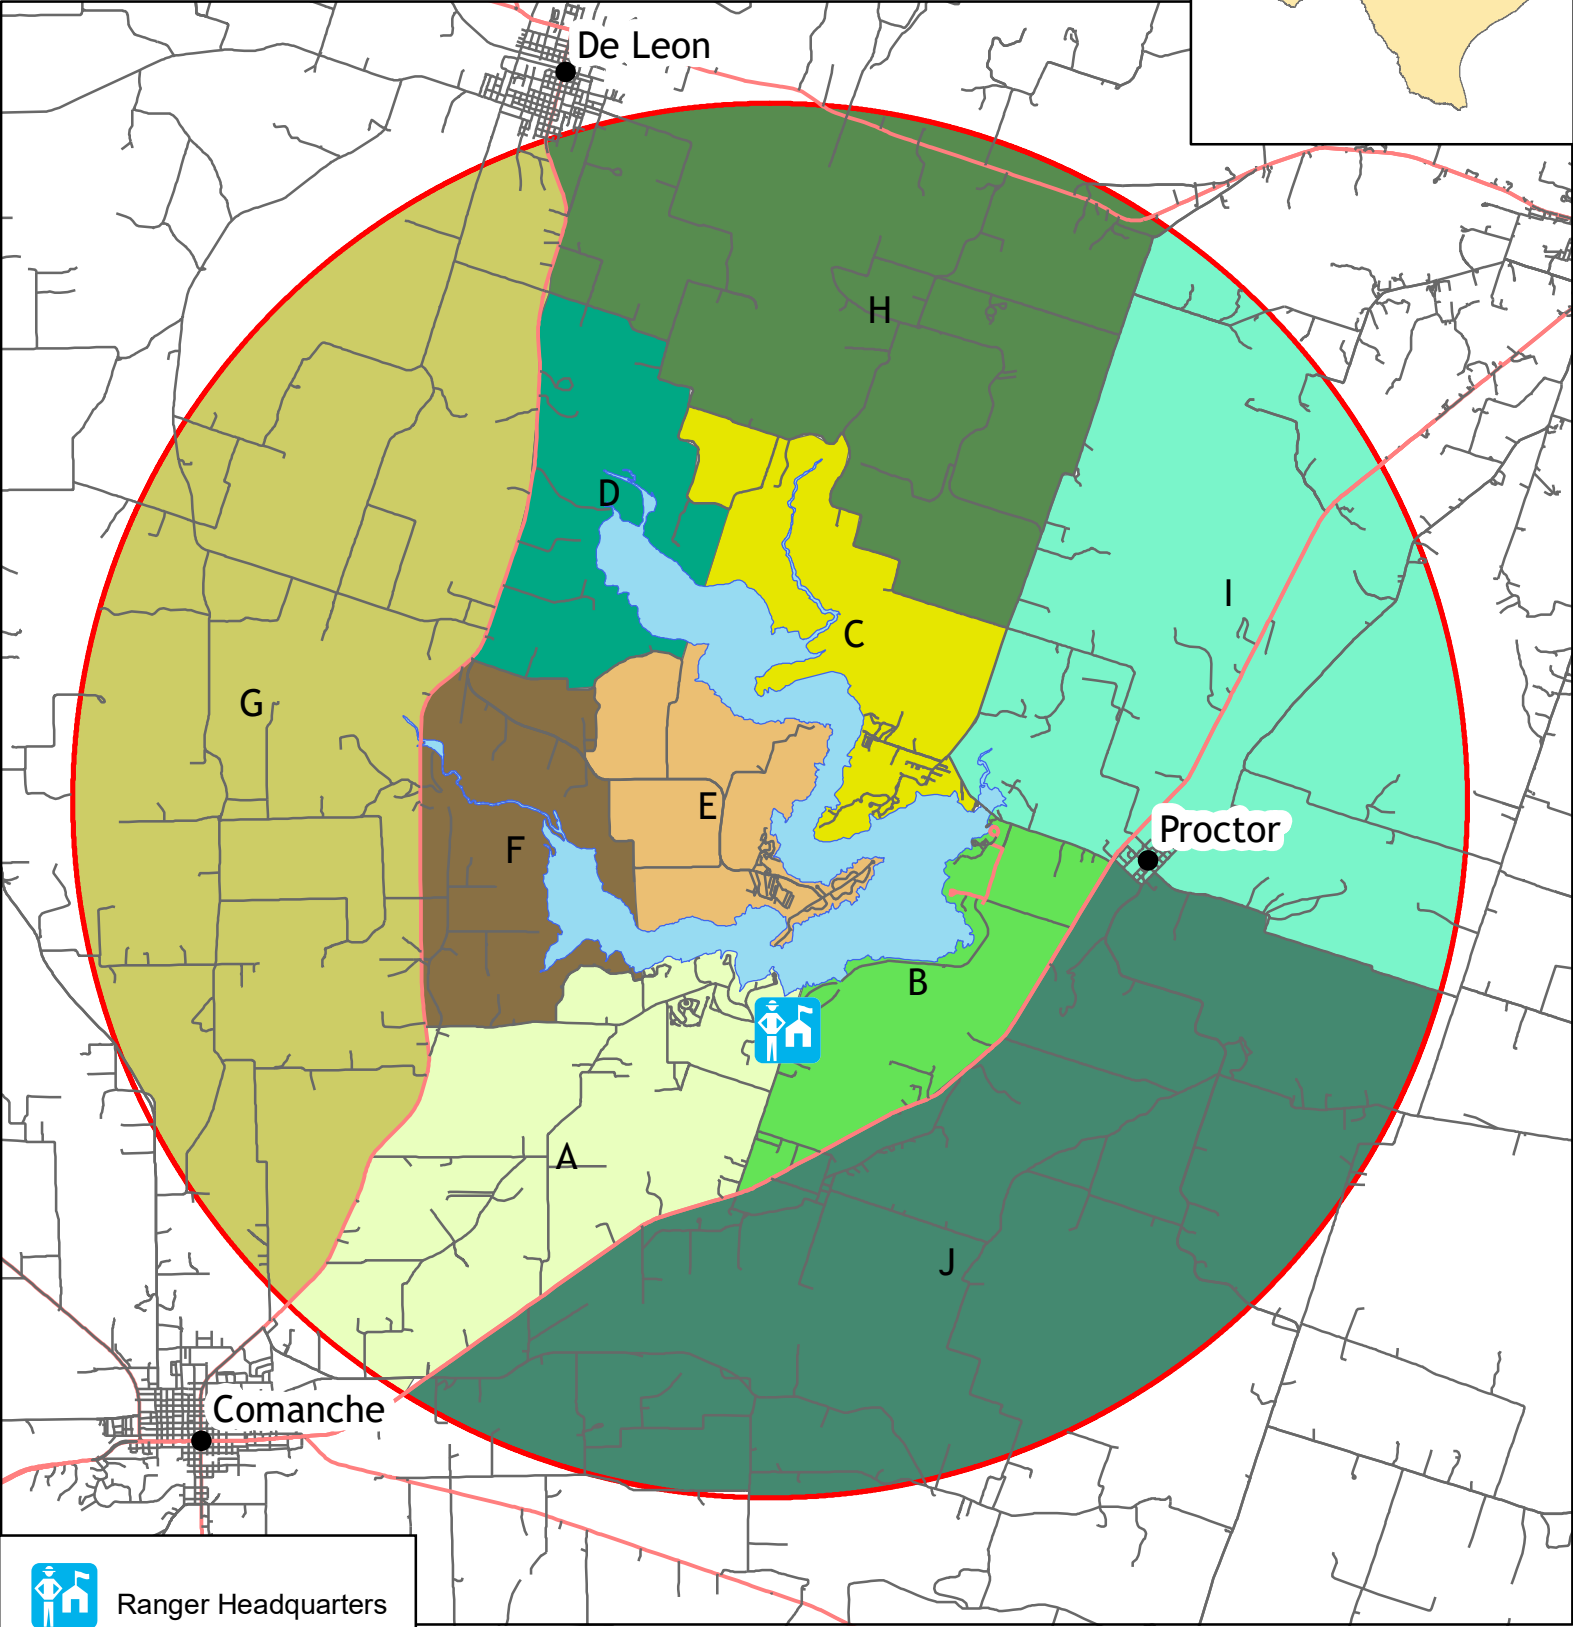

Christmas Bird County (CBC) Circle Proposal

-  Ranger Headquarters
-  Local Roads
-  Major Roads

 NORTH

 2 Miles

Circle Centerpoint: 31.99711, -98.499137
Nearest CBC Circles: Abilene, Palo Pinto, and Ft. Hood