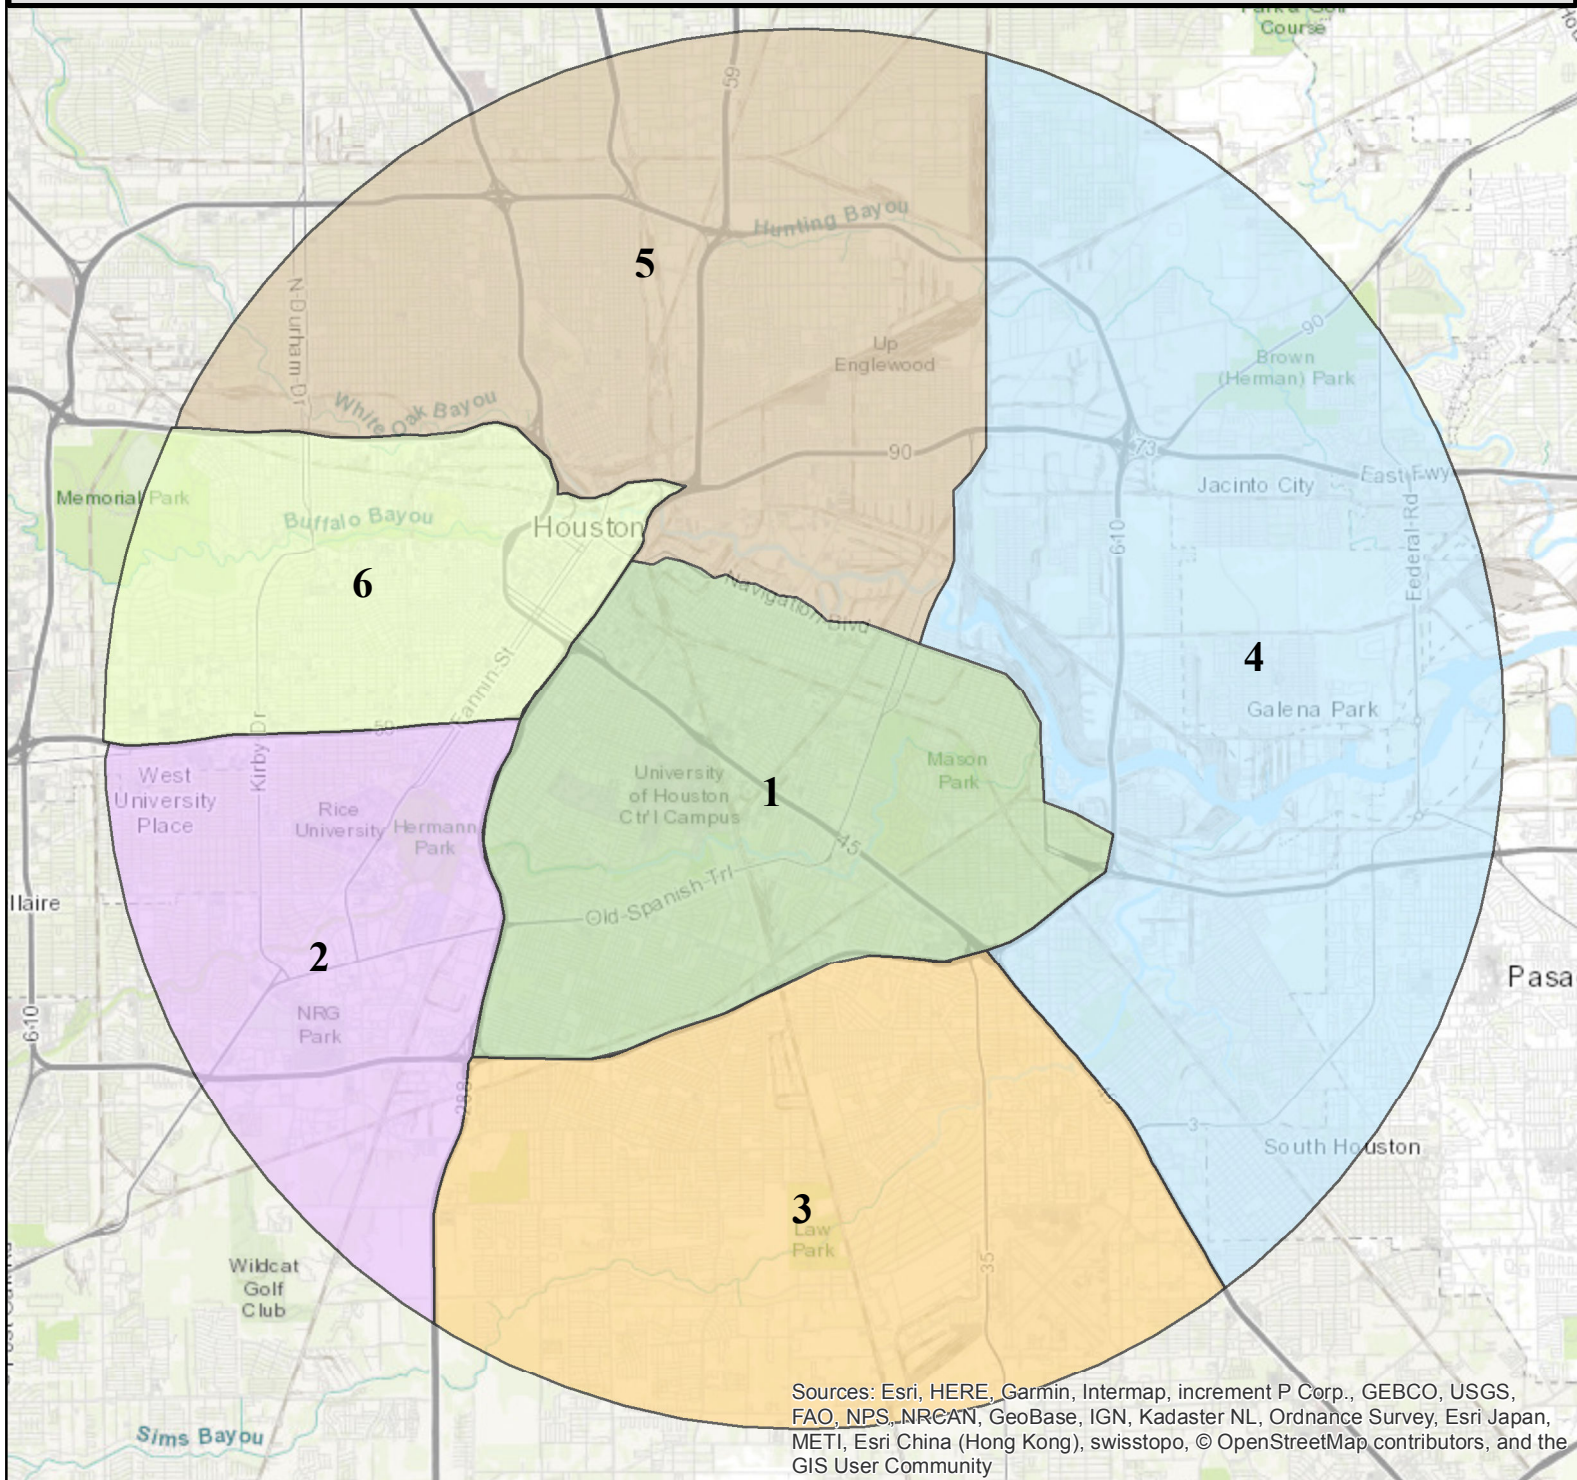

Central Houston Christmas Bird Count

Sources: Esri, HERE, Garmin, Intermap, increment P Corp., GEBCO, USGS, FAO, NPS, NRCAN, GeoBase, IGN, Kadaster NL, Ordnance Survey, Esri Japan, METI, Esri China (Hong Kong), swisstopo, © OpenStreetMap contributors, and the GIS User Community

Legend

 Central Houston CBC Circle

Area

-  1
-  2
-  3
-  4
-  5
-  6